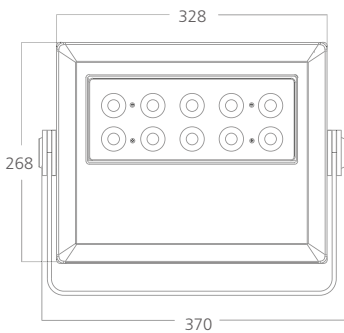

Flood light REGAL

DMX
512

RDM

IP67
OUTDOOR RATED

white grey black

356 147
LED Power **110 W** ColourTemp **RGBL** Luminous **3487 lm**

356 148
LED Power **110 W** ColourTemp **RGBA** Luminous **2782 lm**

356 149
LED Power **110 W** ColourTemp **RGBW** Luminous **3138 lm**