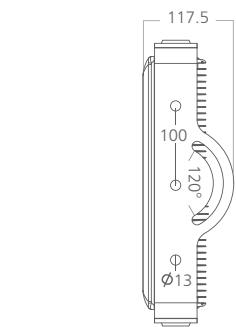

Flood light REGAL

DMX
512

RDM

IP67
OUTDOOR RATED

white grey black

356 147
LED Power **110 W** ColourTemp **RGBL** Luminous **3487 lm**

356 148
LED Power **110 W** ColourTemp **RGBA** Luminous **2782 lm**

356 149
LED Power **110 W** ColourTemp **RGBW** Luminous **3138 lm**

LIGHT DISTRIBUTION